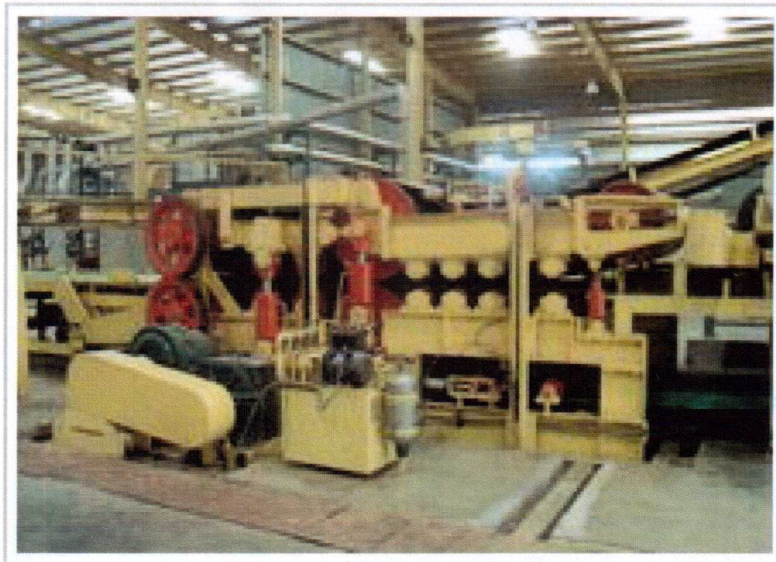

12 kW

刨花板铺装机部件
Particleboard Forming Machine Parts

15 kW

砂光工段
The part of sanding machine

12 kW

40000
20000
10000

预压机
Pre-press

15 kW